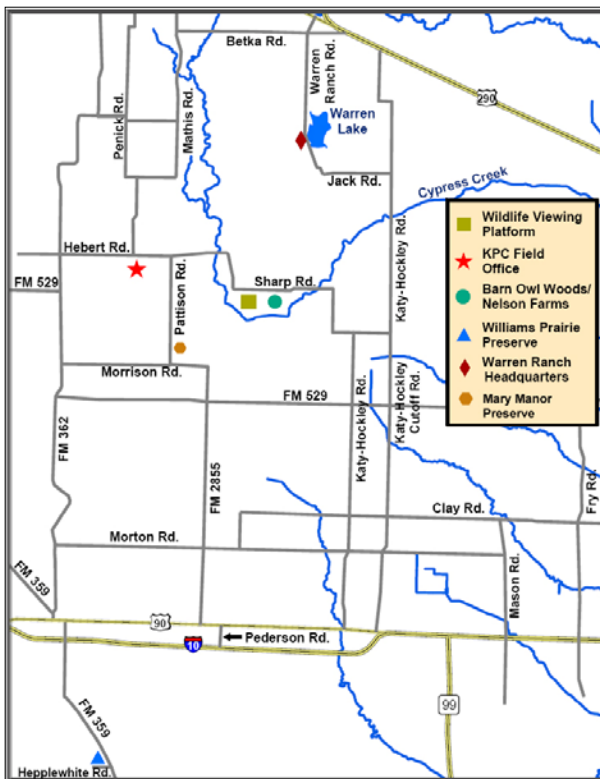

Katy Prairie Conservancy

The Katy Prairie – Flat Out Wonderful

Directions | Williams Prairie Preserve

From Interstate 10

Take the FM 359 exit in Brookshire (west of Katy) and go south on FM 395. Continue on FM 359 for about 3 miles. On your right, look for a plant nursery and the Pecan Hill subdivision. Hepplewhite Road will be past Pecan Hill Drive, turn right onto Hepplewhite Road and park on side of the road. The Williams Prairie Preserve is on the north side of Hepplewhite Road.